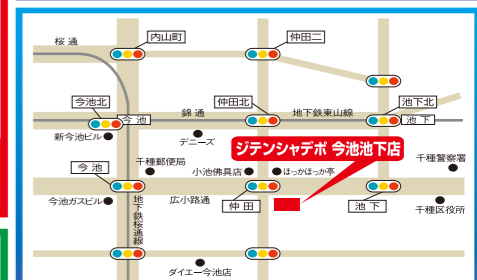

今池池下店 ☎052-734-3340
名古屋市中千種区春岡1-1-2 ■定休日/火曜日